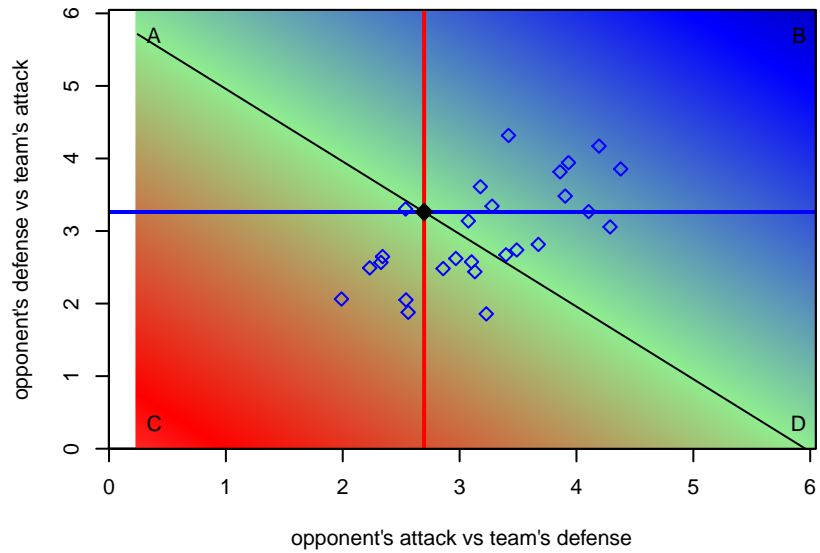

# PCU Red B00

Portland City United SC  
 Portland, OR  
 B00 total strength=1660  
 attack=26.11 defense=14.82  
 spr league = Win OYS B00 Premier

alt names used:  
 PCU 00B Red  
 PCU 00B Red FWRL  
 PCU 00B Red FWRL  
 PORTLAND CITY UNITED PCU 00B RED (OR  
 PCU 00B Red FWRL

Venues played:  
 2016 PCU Summer Classic High School Silver  
 2016 Beaverton Cup BU17 Gold  
 2016 FWRL B00  
 2016 Win OYS B00 Premier  
 2016 NV Players Showcase MGM U17  
 2016 OYS State Cup B00

**PCU Red B00**  
 Dots are actual minus expected GF (blue circles) and GA (red triangles).  
 Blue line is smoothed change in attack strength. Red is smoothed change in defense strength.

**attack and defense variance (black dot)  
relative to other teams  
and top 10 in region**

**attack and defense rating  
relative to others at age  
and all opponents in last 13 months**

**attack and defense rating  
relative to others at age  
and all opponents in last 13 months**

**Performance relative to 13 month average**

**Performance relative to 13 month average**

Distribution of opponents  
 Red = Lose zone, Blue = Win zone, Green = Even  
 Black line separates win/lose zones