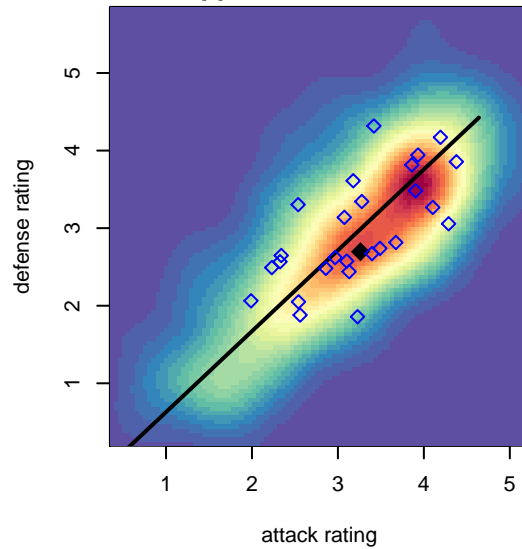

# PCU Red B00

Portland City United SC  
 Portland, OR  
 B00 total strength=1660  
 attack=26.11 defense=14.82  
 spr league = Win OYS B00 Premier

alt names used:  
 PCU 00B Red  
 PCU 00B Red FWRL  
 PCU 00B Red FWRL  
 PORTLAND CITY UNITED PCU 00B RED (OR  
 PCU 00B Red FWRL

Venues played:  
 2016 PCU Summer Classic High School Silver  
 2016 Beaverton Cup BU17 Gold  
 2016 FWRL B00  
 2016 Win OYS B00 Premier  
 2016 NV Players Showcase MGM U17  
 2016 OYS State Cup B00

**PCU Red B00**  
 Dots are actual minus expected GF (blue circles) and GA (red triangles).  
 Blue line is smoothed change in attack strength. Red is smoothed change in defense strength.

**attack and defense variance (black dot)  
relative to other teams  
and top 10 in region**

**attack and defense rating  
relative to others at age  
and all opponents in last 13 months**

**attack and defense rating  
relative to others at age  
and all opponents in last 13 months**

**Performance relative to 13 month average**

**Performance relative to 13 month average**

Distribution of opponents  
 Red = Lose zone, Blue = Win zone, Green = Even  
 Black line separates win/lose zones