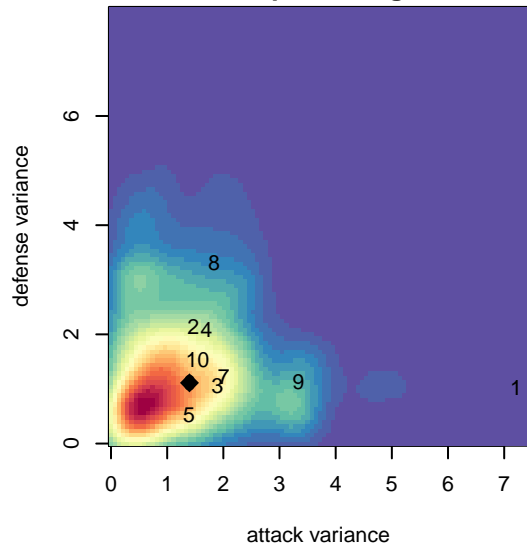

# PCU Red B00

Portland City United SC  
 Portland, OR  
 B00 total strength=1660  
 attack=26.11 defense=14.82  
 spr league = Win OYS B00 Premier

alt names used:  
 PCU 00B Red  
 PCU 00B Red FWRL  
 PCU 00B Red FWRL  
 PORTLAND CITY UNITED PCU 00B RED (OR  
 PCU 00B Red FWRL

Venues played:  
 2016 PCU Summer Classic High School Silver  
 2016 Beaverton Cup BU17 Gold  
 2016 FWRL B00  
 2016 Win OYS B00 Premier  
 2016 NV Players Showcase MGM U17  
 2016 OYS State Cup B00

**PCU Red B00**  
 Dots are actual minus expected GF (blue circles) and GA (red triangles).  
 Blue line is smoothed change in attack strength. Red is smoothed change in defense strength.

**attack and defense variance (black dot)  
relative to other teams  
and top 10 in region**

**attack and defense rating  
relative to others at age  
and all opponents in last 13 months**

**attack and defense rating  
relative to others at age  
and all opponents in last 13 months**