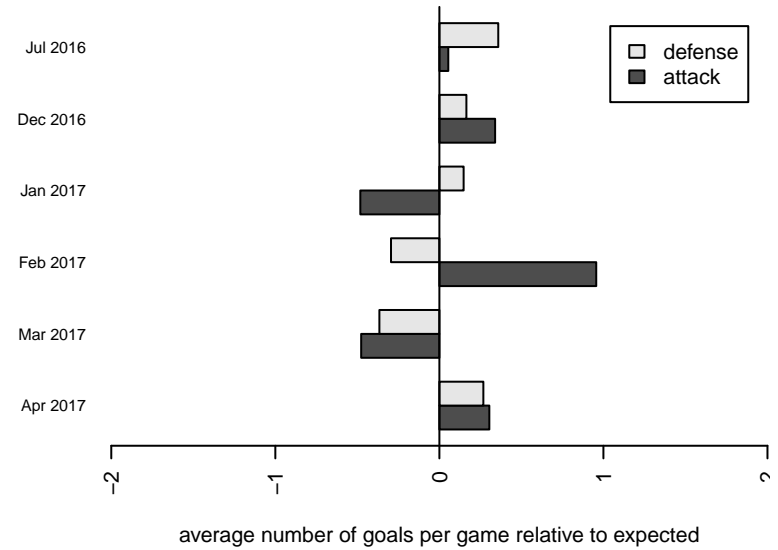

Venues played:  
 2016 PCU Summer Classic High School Silver  
 2016 Beaverton Cup BU17 Gold  
 2016 FWRL B00  
 2016 Win OYS B00 Premier  
 2016 NV Players Showcase MGM U17  
 2016 OYS State Cup B00

**PCU Red B00**  
 Dots are actual minus expected GF (blue circles) and GA (red triangles).  
 Blue line is smoothed change in attack strength. Red is smoothed change in defense strength.

**attack and defense variance (black dot)  
relative to other teams  
and top 10 in region**

**attack and defense rating  
relative to others at age  
and all opponents in last 13 months**

**attack and defense rating  
relative to others at age  
and all opponents in last 13 months**

**Performance relative to 13 month average**

**Performance relative to 13 month average**

Distribution of opponents  
 Red = Lose zone, Blue = Win zone, Green = Even  
 Black line separates win/lose zones