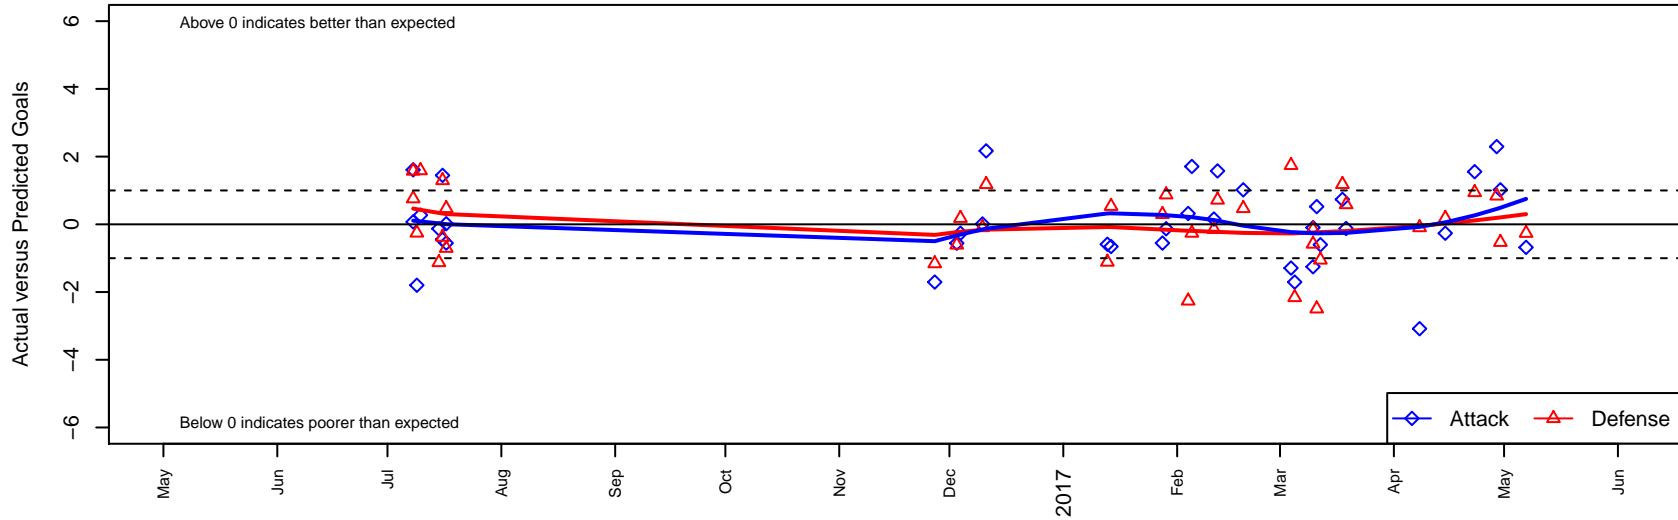

# PCU Red B00

Portland City United SC  
 Portland, OR  
 B00 total strength=1660  
 attack=26.11 defense=14.82  
 spr league = Win OYS B00 Premier

alt names used:  
 PCU 00B Red  
 PCU 00B Red FWRL  
 PCU 00B Red FWRL  
 PORTLAND CITY UNITED PCU 00B RED (OR  
 PCU 00B Red FWRL

Venues played:  
 2016 PCU Summer Classic High School Silver  
 2016 Beaverton Cup BU17 Gold  
 2016 FWRL B00  
 2016 Win OYS B00 Premier  
 2016 NV Players Showcase MGM U17  
 2016 OYS State Cup B00

**PCU Red B00**  
 Dots are actual minus expected GF (blue circles) and GA (red triangles).  
 Blue line is smoothed change in attack strength. Red is smoothed change in defense strength.

**attack and defense variance (black dot)  
relative to other teams  
and top 10 in region**

**attack and defense rating  
relative to others at age  
and all opponents in last 13 months**

**attack and defense rating  
relative to others at age  
and all opponents in last 13 months**

**Performance relative to 13 month average**

**Performance relative to 13 month average**

Distribution of opponents  
 Red = Lose zone, Blue = Win zone, Green = Even  
 Black line separates win/lose zones